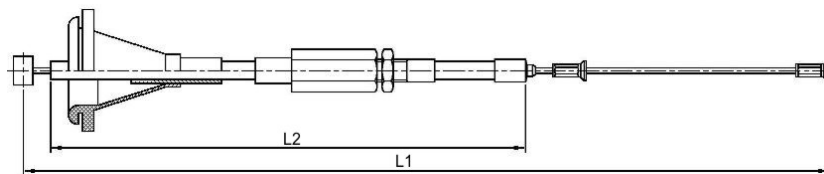

Classe S (W126) 260SE 280S /SE /SEL 300-380-420 (SE /SEL) 500-560 (SE /SEL)	2411/1565	79-91	1268800859	63719