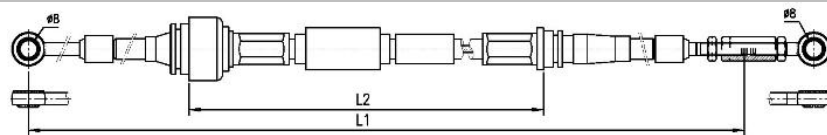

ISUZU

NHR - NKR 55 - NKR	selection	2640/2210	-	8970899873	5260015