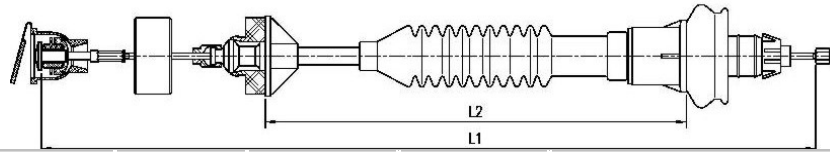

VEHICULE & MODELE	LONGUEUR Câble/Gaine	ANNEE	REF. ORIGINE (OEM)	REF. MACOFLEX

PEUGEOT

206 - 206 SW (Break) 1,4HDI (Ch.09458-09921)					
206 2,0i 16v (136cv) 2,0i RC (177cv) (Ch.09483--09921)	Réglage auto	830/650	10/02-1/04	2150AZ / 9646323580	8220056S
206 - 206 SW (Break) 2,0 HDI (Ch.09457-09945) (Boite BE4)