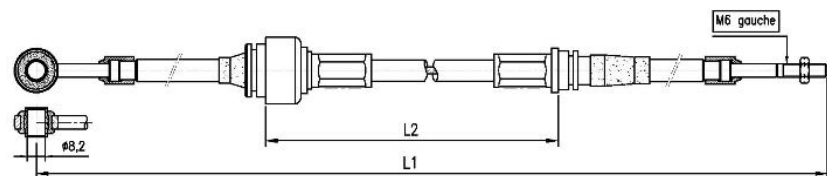

NKR 4,3D (4HF 1 II ; Dir. Inj.)	selection	2670/2225	2001-	-	5260002