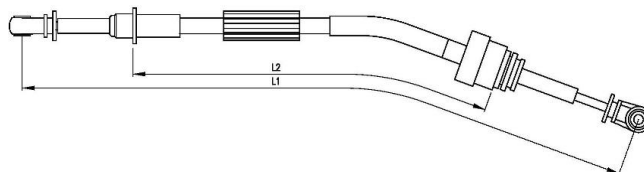

VEHICULE & MODELE	LONGUEUR Câble/Gaine	ANNEE	REF. ORIGINE (OEM)	REF. MACOFLEX

SEAT

AROSA (Voir VW)	selection	900/550	97-04	6N0711266B	6560002