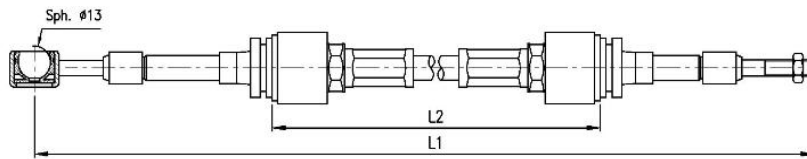

VEHICULE & MODELE	LONGUEUR Câble/Gaine	ANNEE	REF. ORIGINE (OEM)	REF. MACOFLEX

FIAT

FIORINO (146-UNO) UNO FIRE	Selection	1030/792	-	55195444	7060013